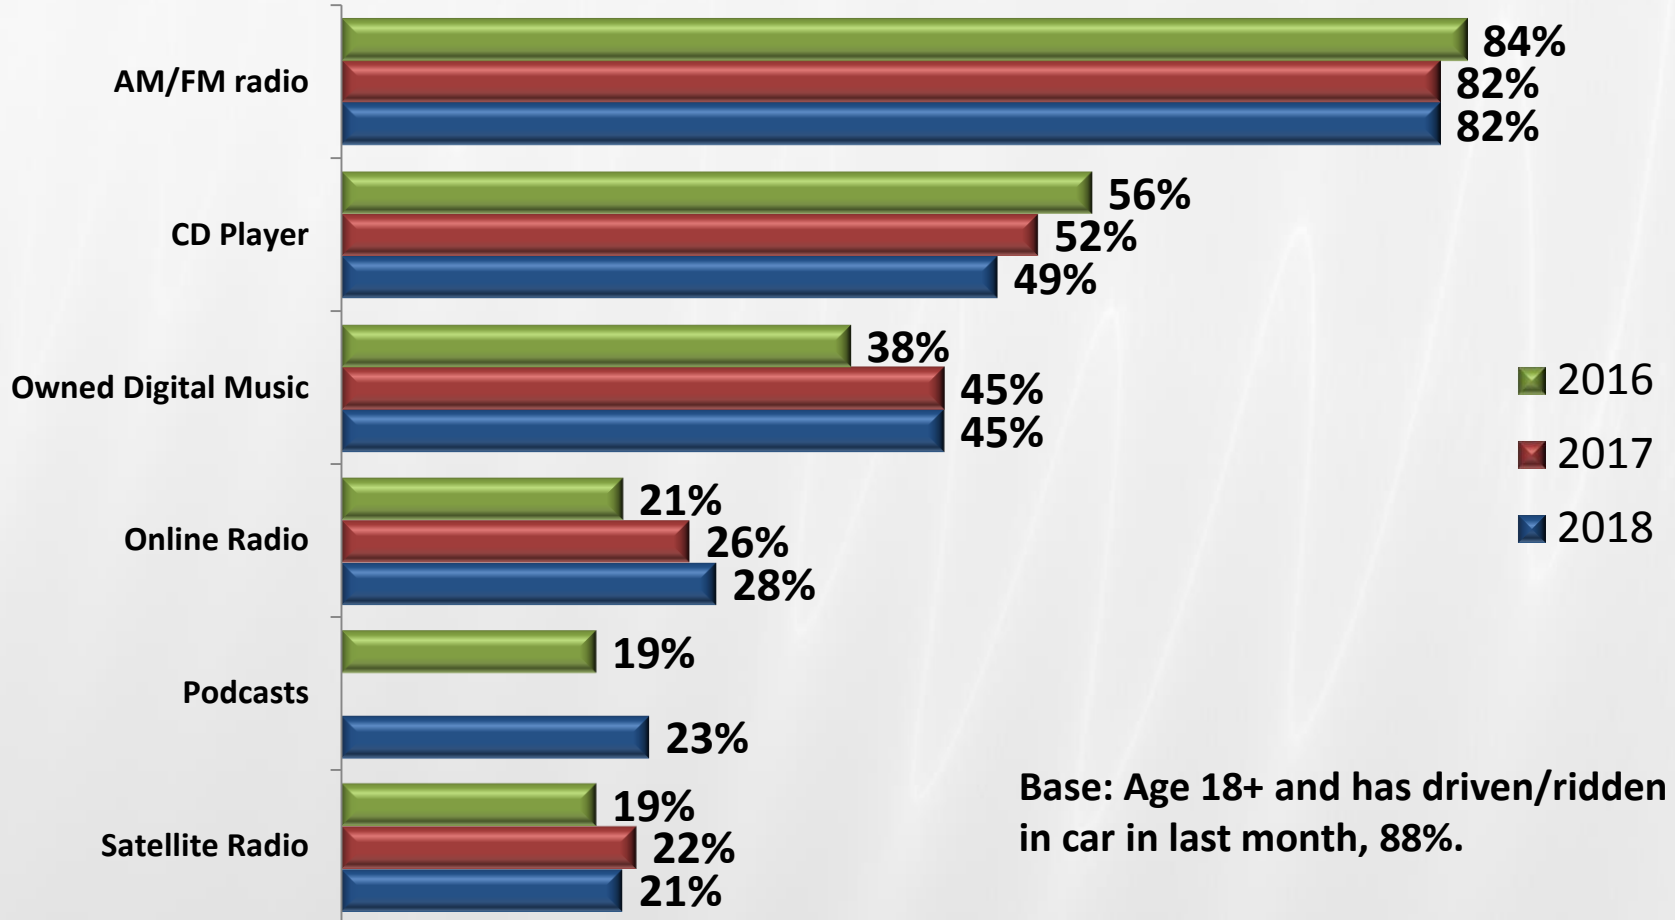

# AUDIO SOURCES USED IN CAR

% currently ever using audio source in car

Base: Age 18+ and has driven/ridden in car in last month, 88%.

# AUDIO SOURCES USED MOST OFTEN IN CAR

Base: Age 18+ and has driven/ridden in car in last month, and use any audio source in car.