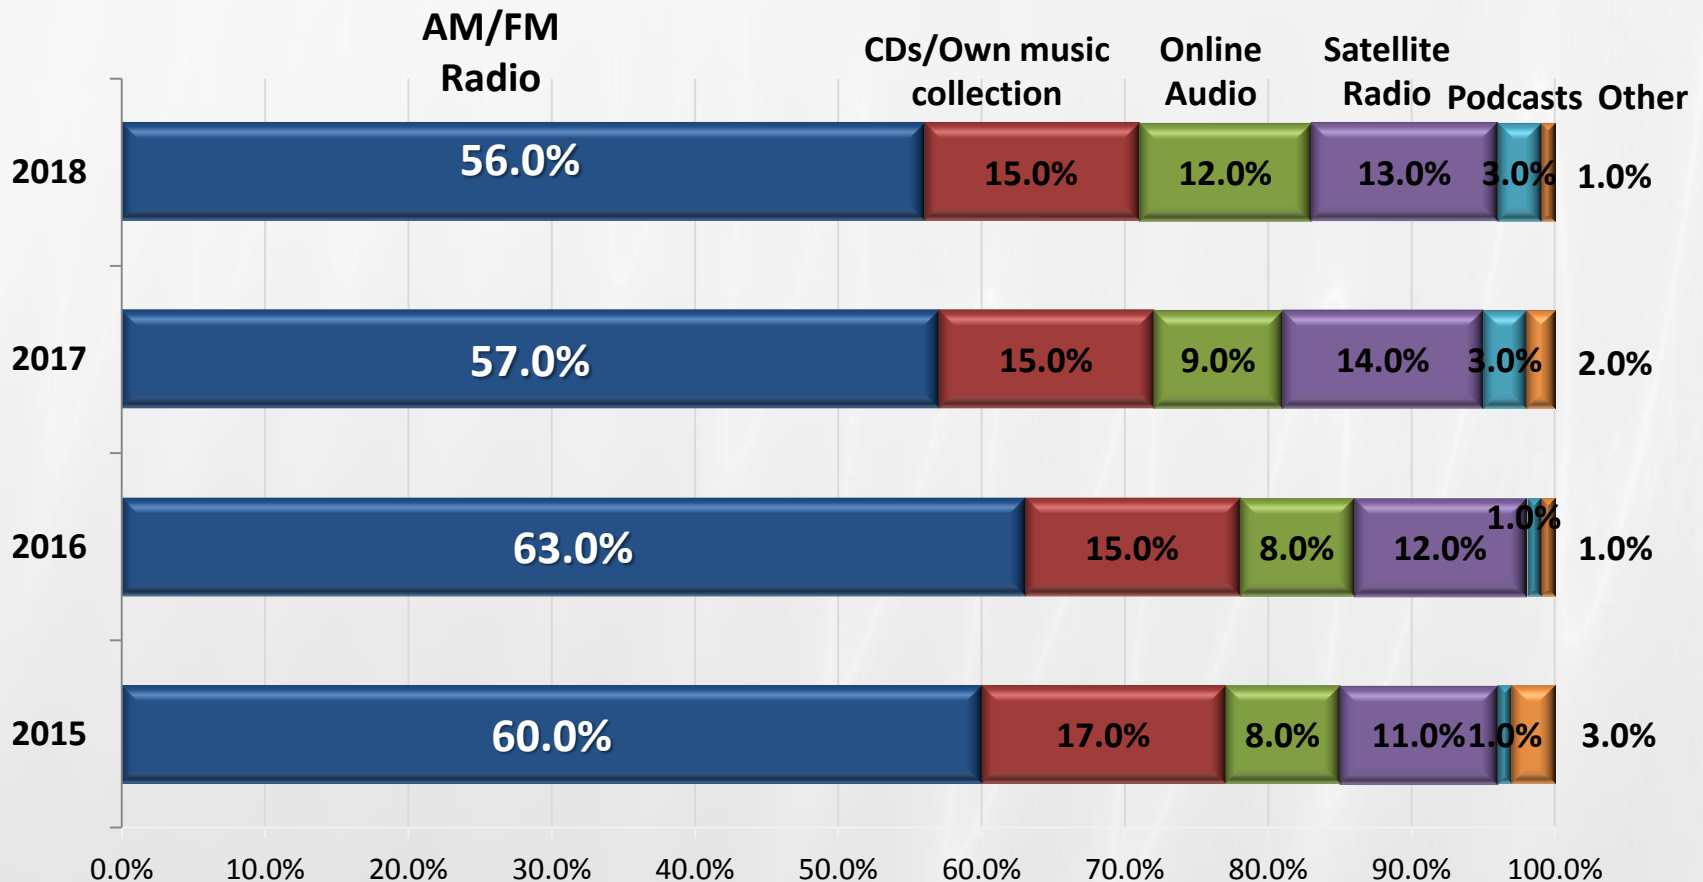

# AUDIO SOURCES USED IN CAR

% currently ever using audio source in car

Base: Age 18+ and has driven/ridden in car in last month, 88%.

# AUDIO SOURCES USED MOST OFTEN IN CAR

Base: Age 18+ and has driven/ridden in car in last month, and use any audio source in car.